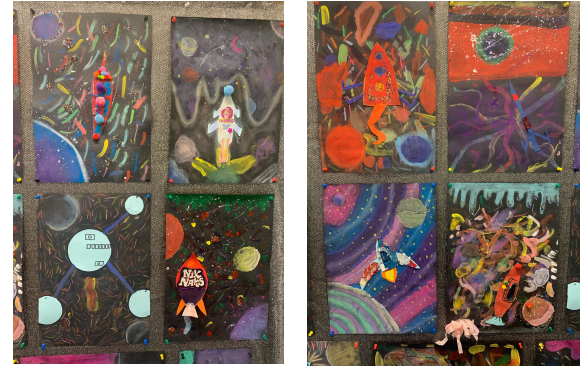

JYS News

Newsletter: 17 ~ 24th February 2023 Aspire ~ Respect ~ Enjoy

How we do it as JYS!

At Jessie, we pride ourselves on having an imaginative and creative curriculum. Our teachers push themselves to make learning fun and engaging for all. On Friday 10th February, you may have seen lots of green figures arriving at school - this was because Year 5 were having an "Alien Day" to celebrate the topic of "Space... and beyond!" for that half term. A visit to the Southdown's Planetarium, creating art work inspired by artist Peter Thorp, designing their own aliens - and even making their own green slime! - are just some of the ways that we have inspired our pupils to learn more about our solar system - and what is beyond!

This week

Year 5 welcomed Paul Ullson back again on Tuesday this week, where he led a session about the Saxons and Vikings - a very different topic to Space from last half term!

Wednesday was very busy, as Year 3 headed off on a coach to Butser Ancient Farm in Waterlooville to support their learning. In spite of the wet weather and cold, the children had a fantastic day. One of the highlights was being in the straw-topped round house with an open fire!

Whilst Year 3 were out, Year 6 walked down to Bishop Luffa to join 8 other schools in an inter-school competition: Sportshall Athletics. The children were split to go and compete in different events to score points for the school's total. We are delighted to report that we came 6th, and the children supported and encouraged each other throughout the day.